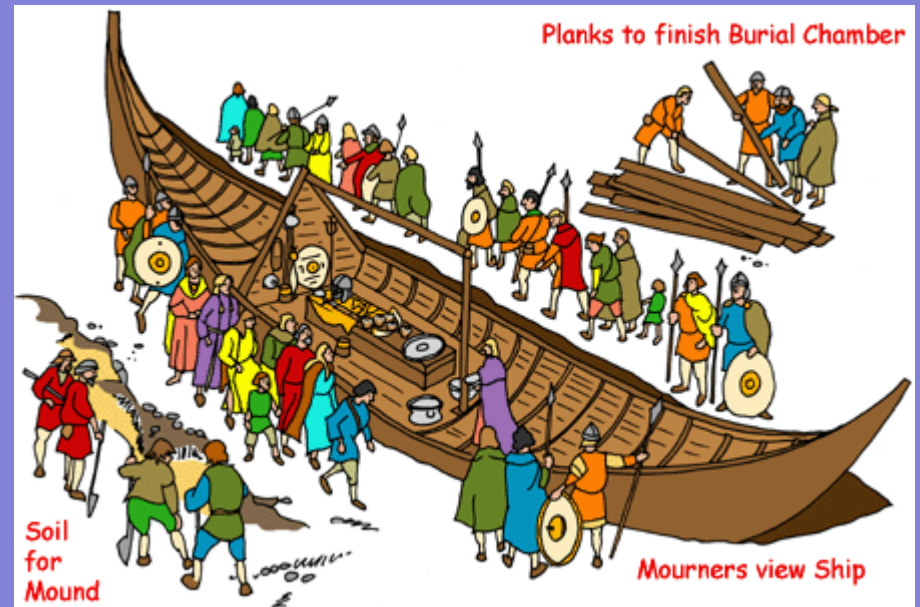

Understand the mystery of
Sutton Hoo.

Where is Sutton Hoo?

- You are able to visit Sutton Hoo. It is located in England not very far from us, in Suffolk.
- It is here some mystery remains from the Anglo-Saxon period have been found!

Can you solve the mystery objects and what they were used for?

What was found there?

- Archaeologists discovered the famous ship burial at Sutton Hoo.
- *Do you know what an Archaeologist is?*

Archaeologists in 2000

Archaeologists in 1939

Click ahead to see what
else they found..

Amongst the ship were lots of other great finds...

The ship would have been dragged from the river to where the mounds are - it was quite a distance and would have needed hundreds of men!

The ship was 89 feet long. This is the same as 15 tall men lying down!

?

?

?