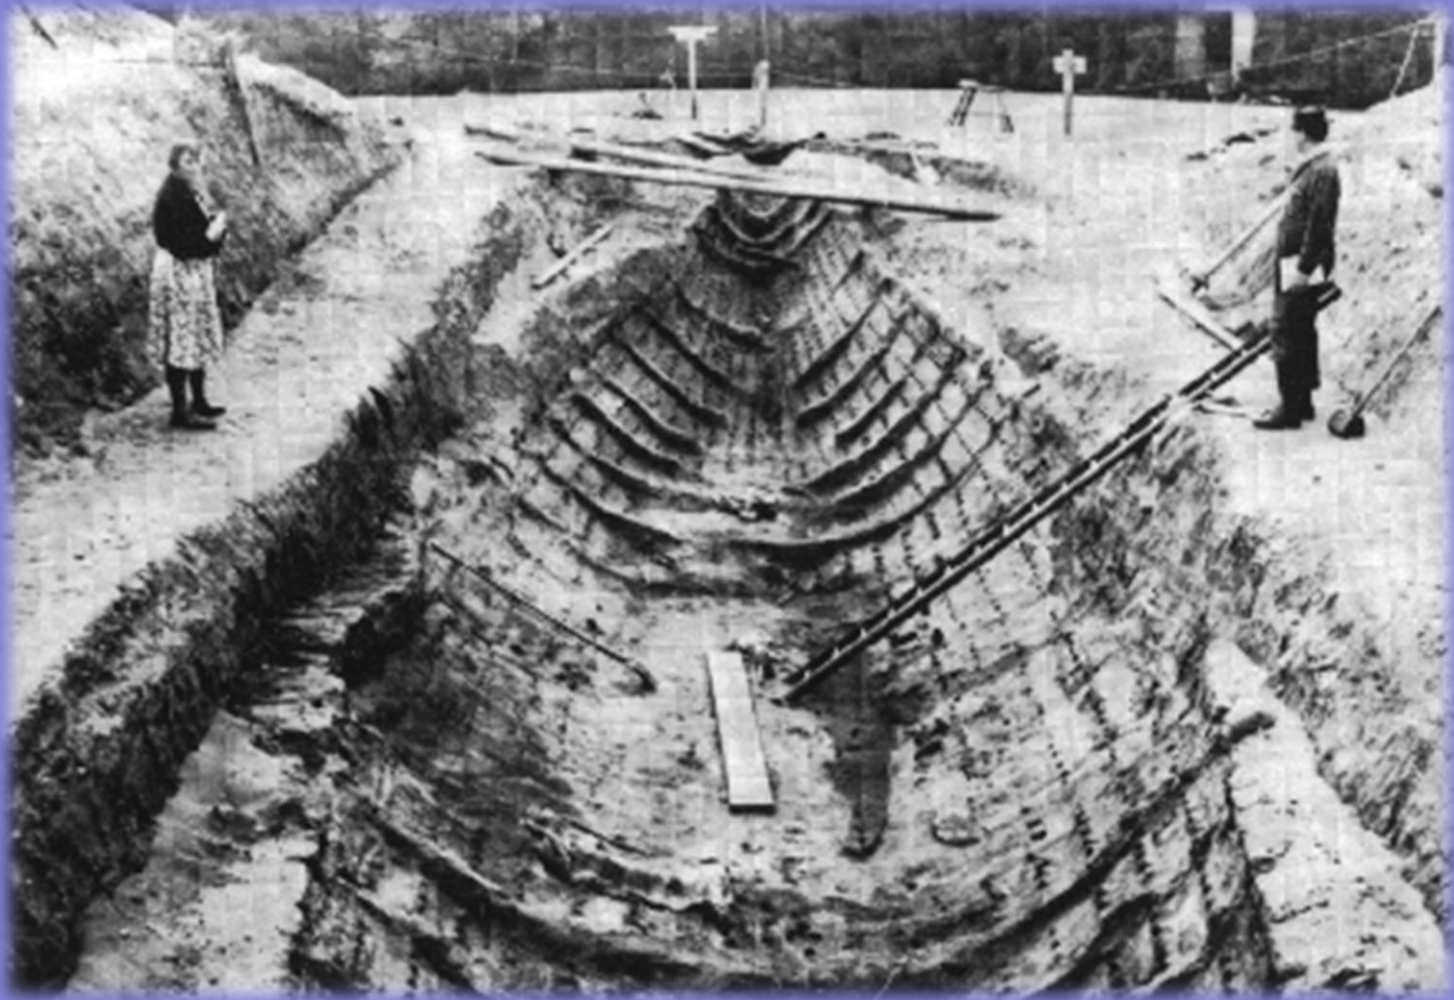

Can you solve the mystery objects and what they were used for?

What was found there?

- Archaeologists discovered the famous ship burial at Sutton Hoo.
- *Do you know what an Archaeologist is?*

Archaeologists in 2000

Archaeologists in 1939

Click ahead to see what
else they found..

Amongst the ship were lots of other great finds...

The ship would have been dragged from the river to where the mounds are - it was quite a distance and would have needed hundreds of men!

The ship was 89 feet long. This is the same as 15 tall men lying down!

?

?

?